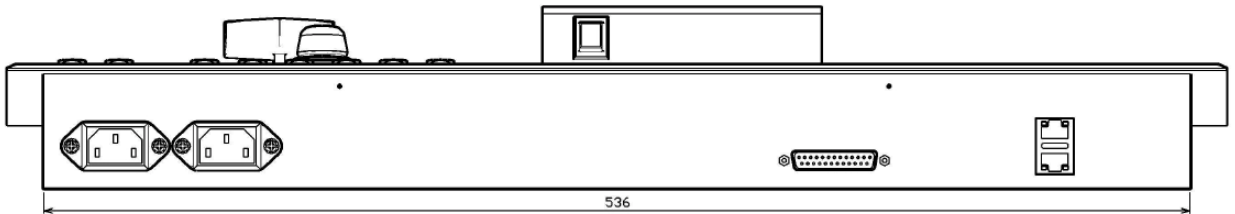

# GVM810 Installation dimensions

Installation dimensions of GVM 810C Control Panel

Installation dimensions of GVM800m Main Unit

Height:1U  
Width:447mm