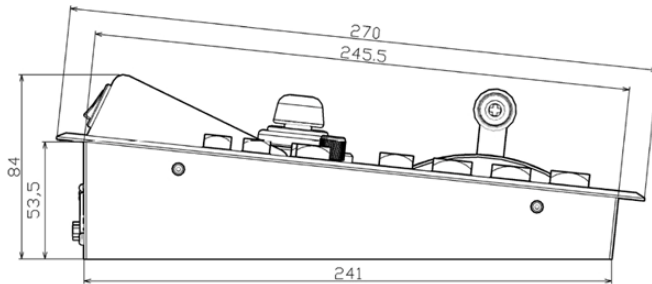

# GVM810 Installation dimensions

Installation dimensions of GVM 810C Control Panel

Installation dimensions of GVM800m Main Unit

Height:1U  
Width:447mm