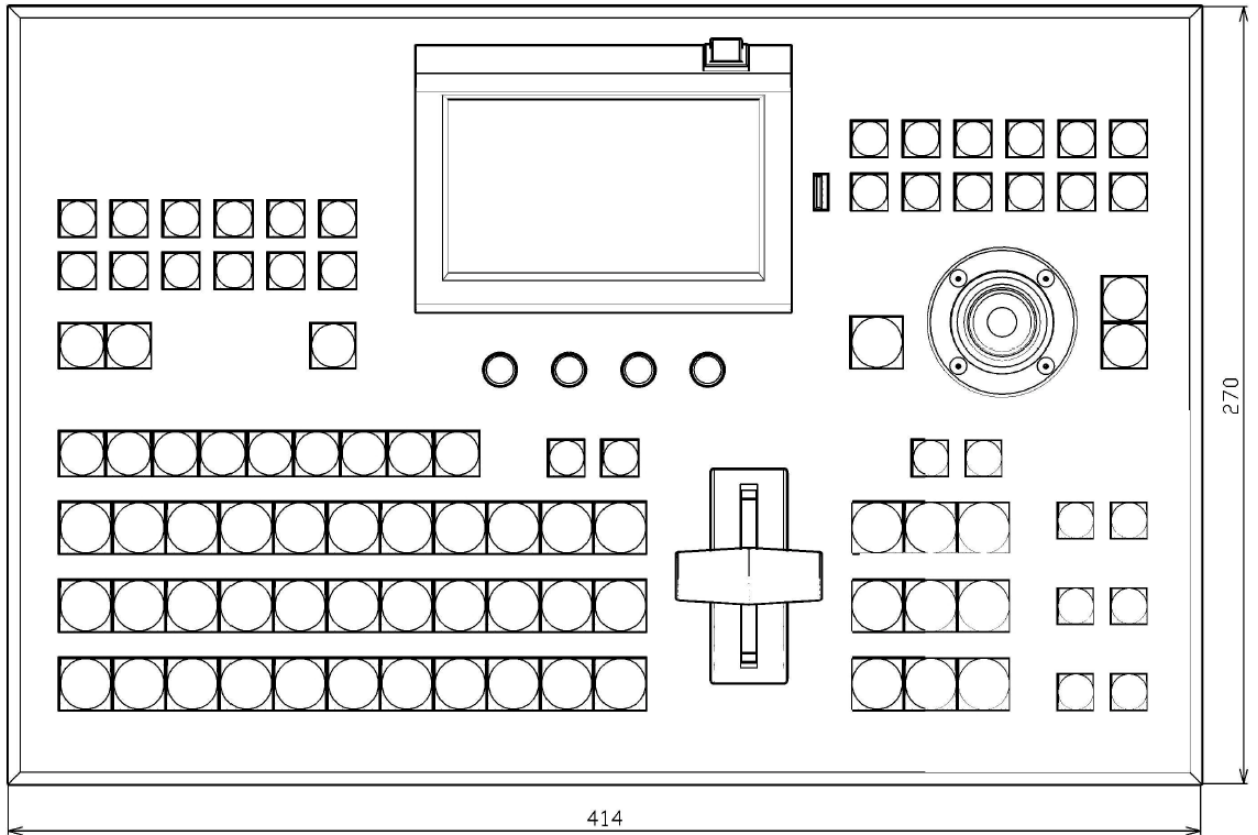

# GVM810 Installation dimensions

Installation dimensions of GVM 810C Control Panel

Installation dimensions of GVM800m Main Unit

Height:1U  
Width:447mm