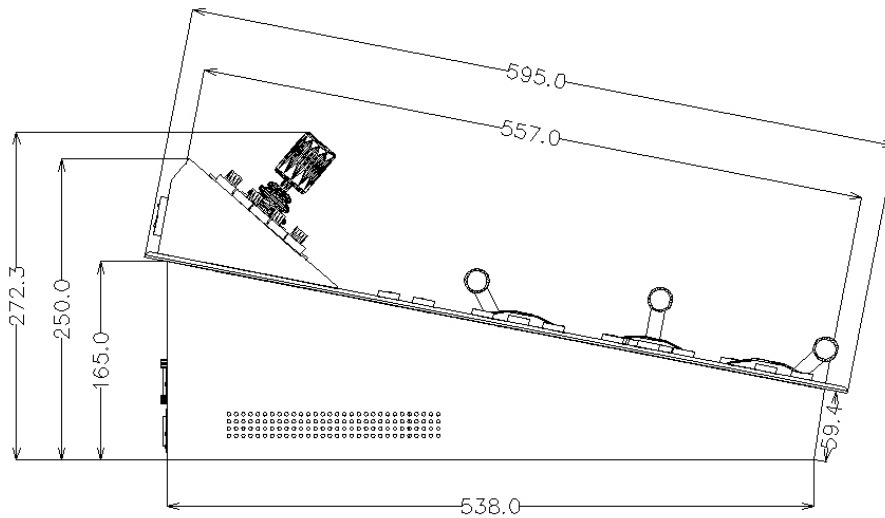

# GVM2425 Installation dimensions

## Installation dimensions of GVM- 2425C Control Panel

# Installation dimensions of GVM-2425 Main Unit