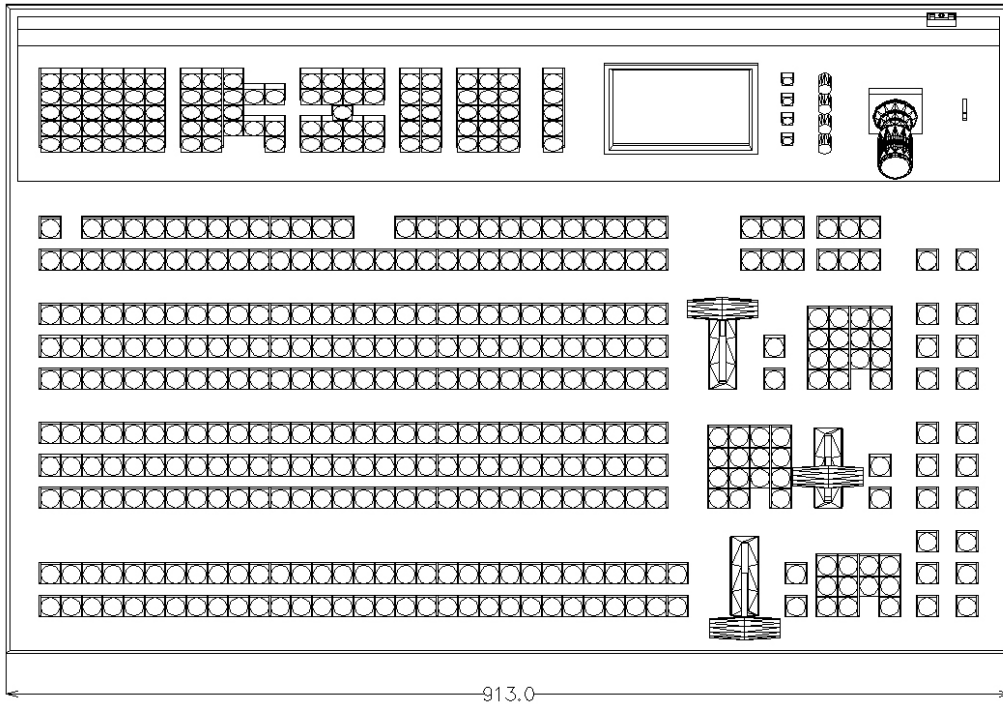

# GVM2425 Installation dimensions

## Installation dimensions of GVM- 2425C Control Panel

# Installation dimensions of GVM-2425 Main Unit