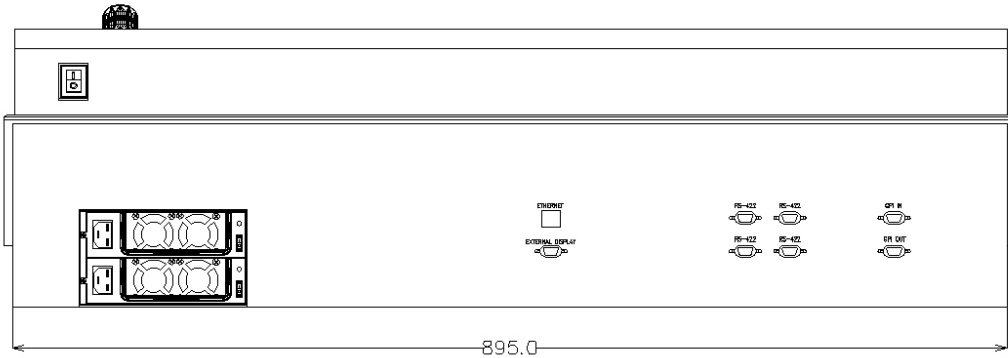

# GVM2425 Installation dimensions

## Installation dimensions of GVM- 2425C Control Panel