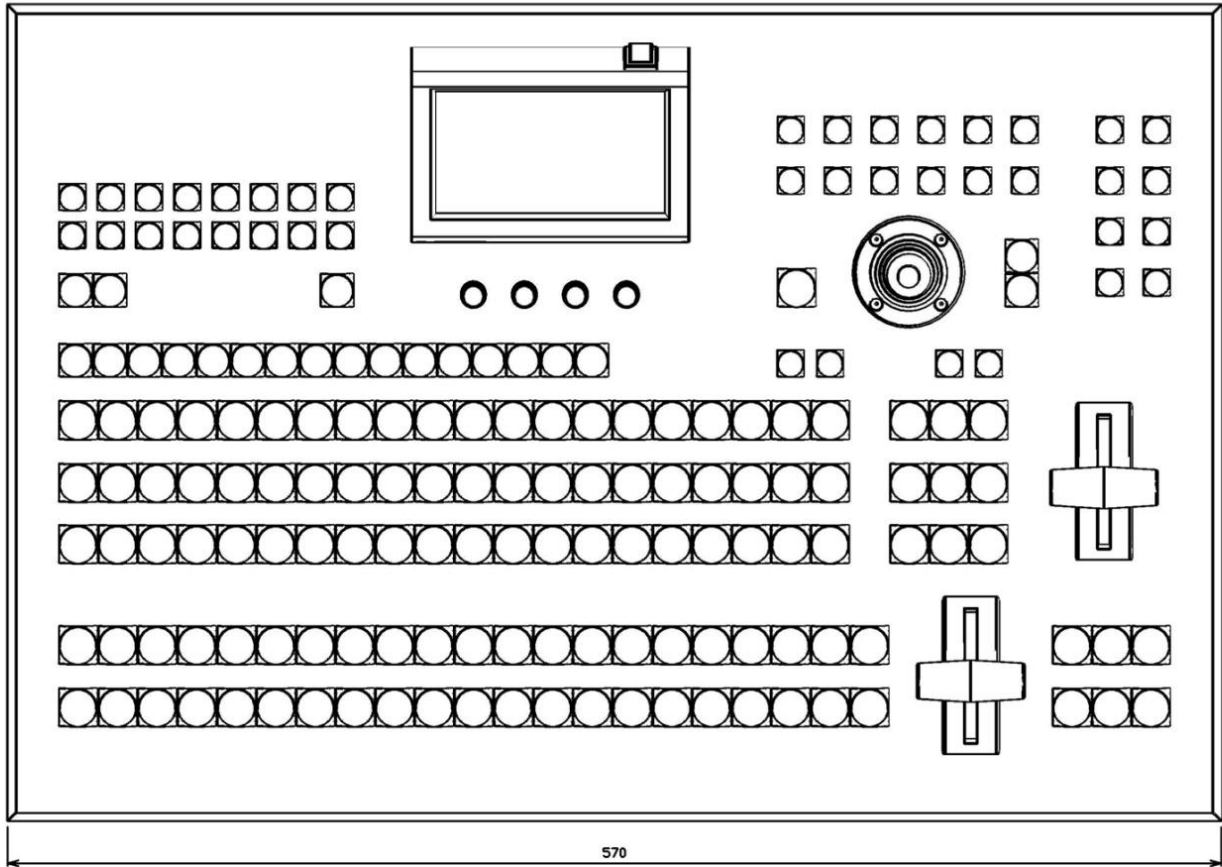

GVM1615 Installation dimensions

Installation dimensions of GVM 1615C Control Panel

Installation dimensions of GVM1600m Main Unit

Height:2U
Width:447mm