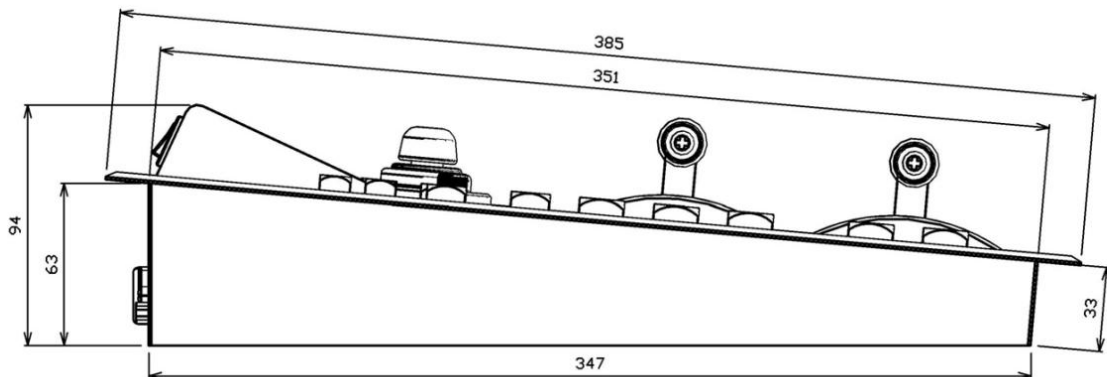

GVM1615 Installation dimensions

Installation dimensions of GVM 1615C Control Panel

Installation dimensions of GVM1600m Main Unit

Height:2U
Width:447mm