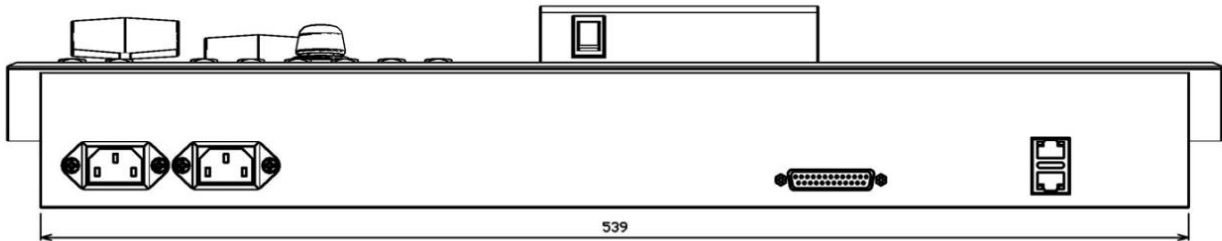

GVM1615 Installation dimensions

Installation dimensions of GVM 1615C Control Panel

Installation dimensions of GVM1600m Main Unit

Height:2U
Width:447mm