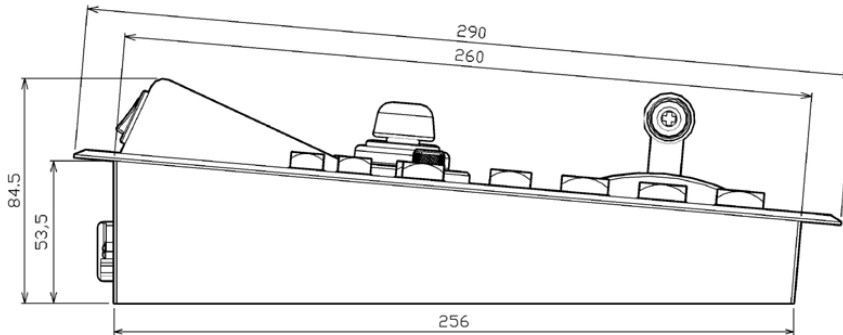

GVM1610 Installation dimensions

Installation dimensions of GVM 1610C Control Panel

Installation dimensions of GVM1600m Main Unit

Height:2U
Width:447mm