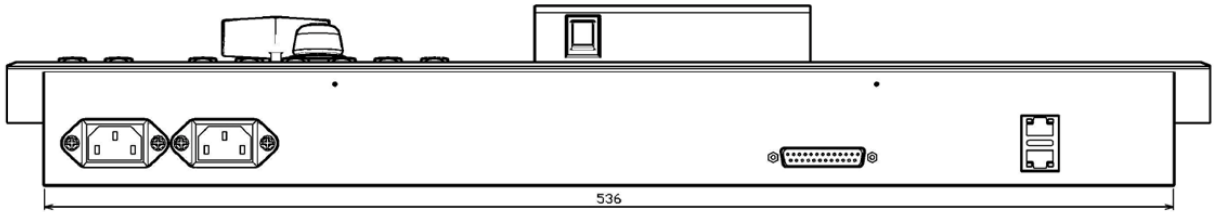

GVM1610 Installation dimensions

Installation dimensions of GVM 1610C Control Panel

Installation dimensions of GVM1600m Main Unit

Height:2U
Width:447mm