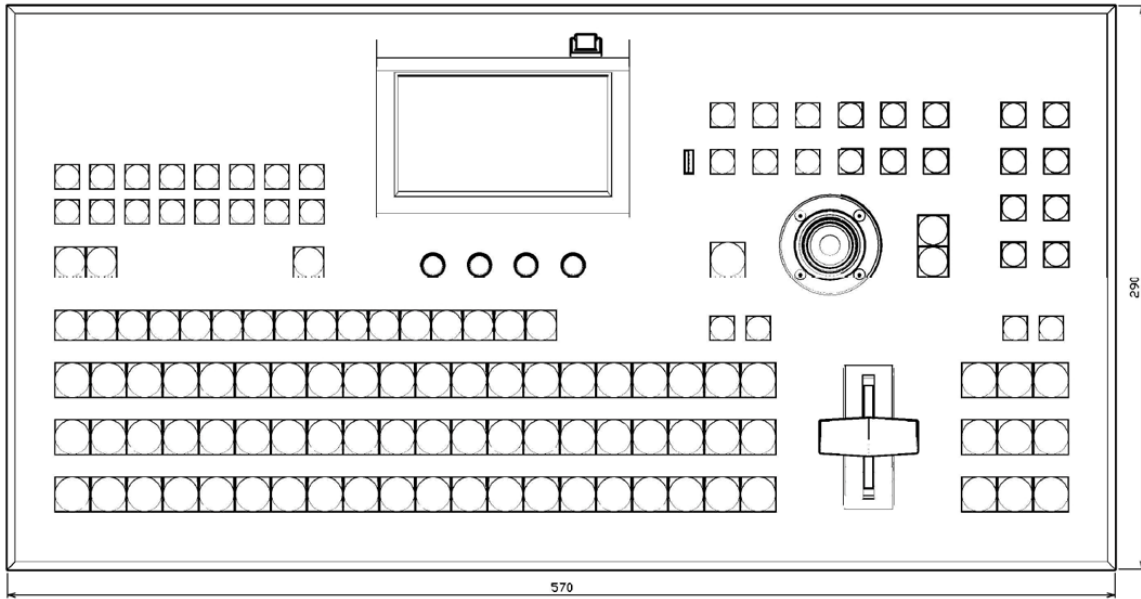

GVM1610 Installation dimensions

Installation dimensions of GVM 1610C Control Panel

Installation dimensions of GVM1600m Main Unit

Height:2U
Width:447mm