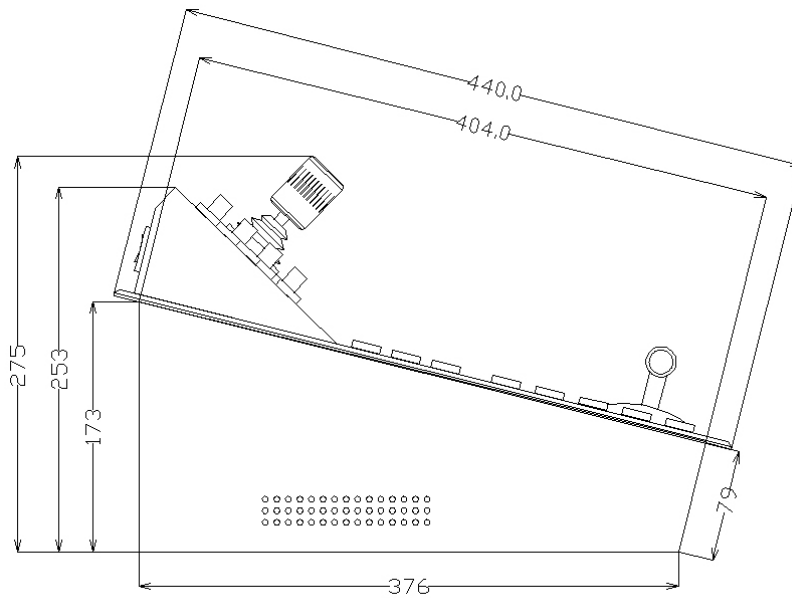

# GVM1200 Installation dimensions

## Installation dimensions of GVM- 1200C Control Panel

### Installation dimensions of GVM-1200 Main Unit