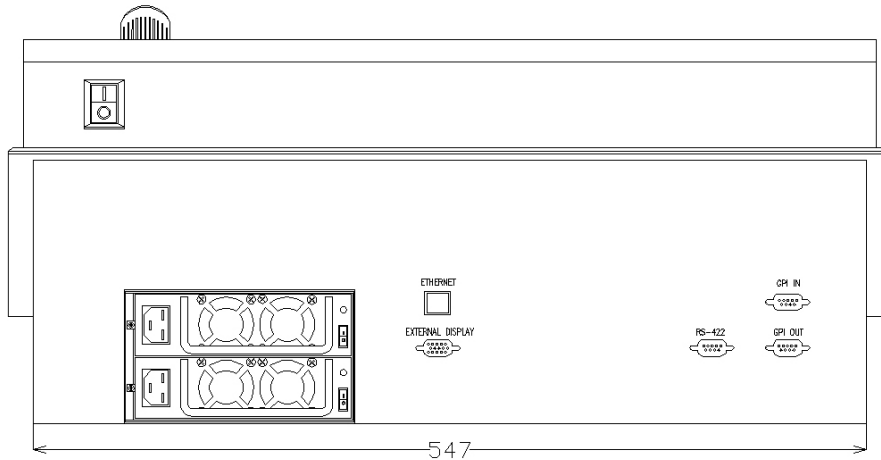

# GVM1200 Installation dimensions

## Installation dimensions of GVM- 1200C Control Panel

### Installation dimensions of GVM-1200 Main Unit