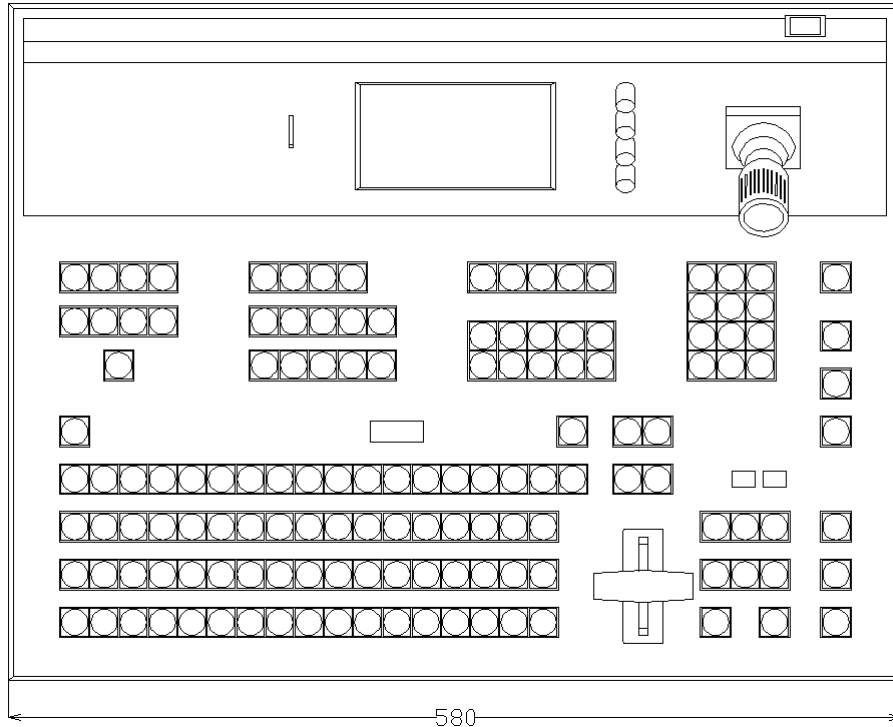

# GVM1200 Installation dimensions

## Installation dimensions of GVM- 1200C Control Panel

### Installation dimensions of GVM-1200 Main Unit